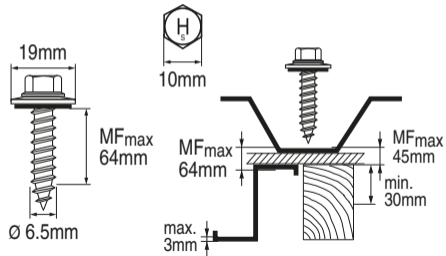

S-MP 63S 6.5x75

#285223

Rostfrei / Inox / Stainless

2081930-07.2023